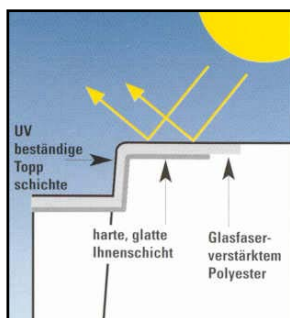

Calf-hutch maxi